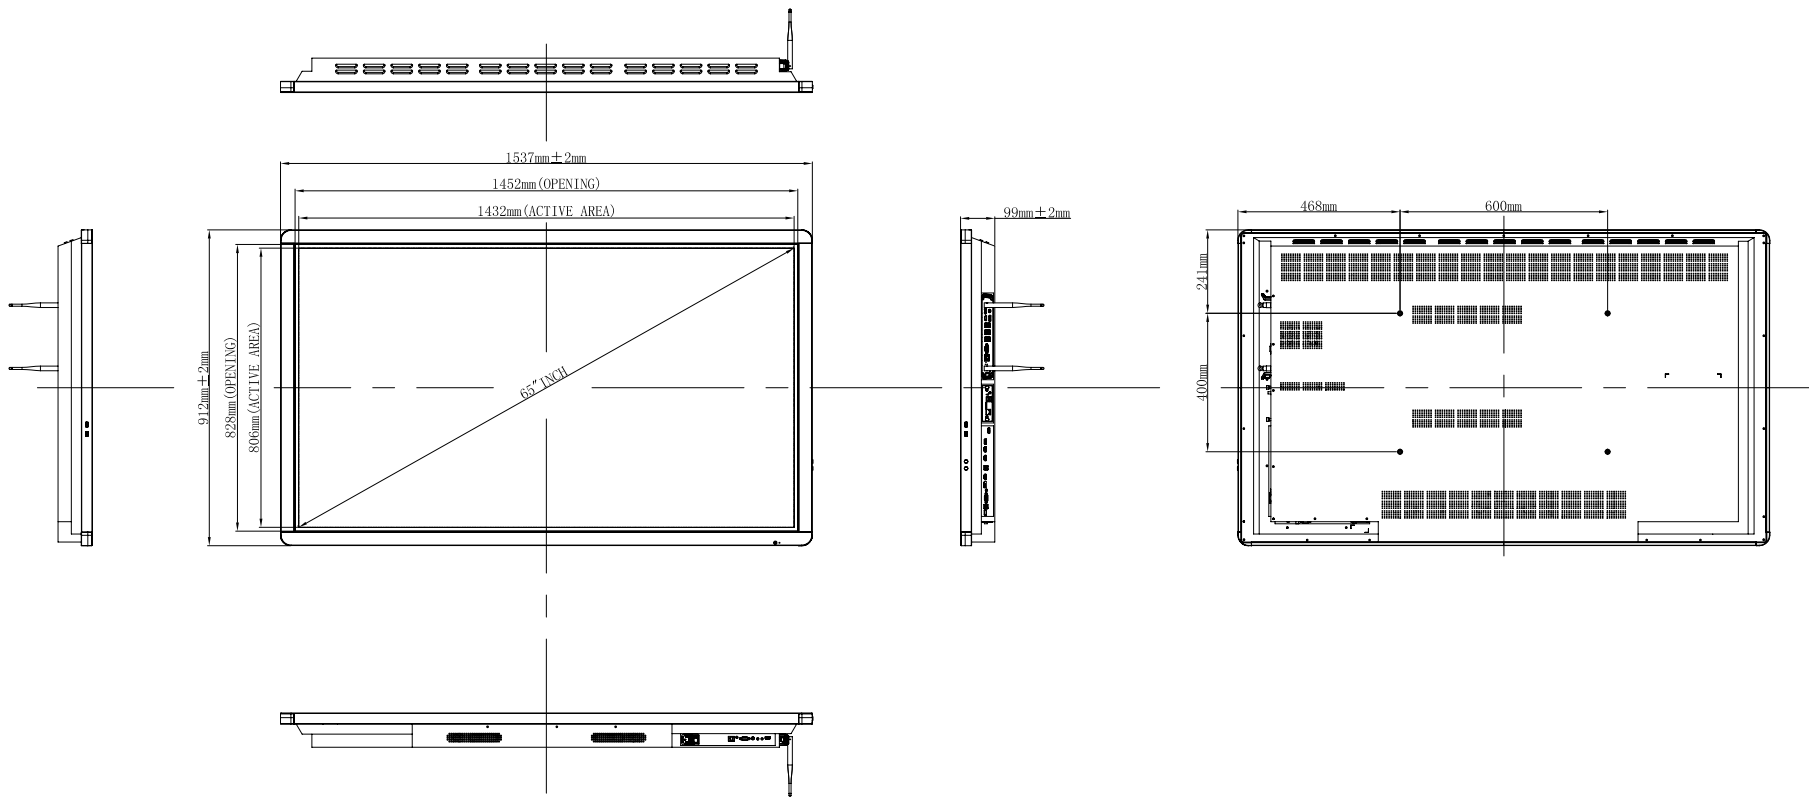

8 7 6 5 4 3 2 1

LOGO	REV.	Date	Changes	Drawn
△1	\	\	\	\
△2				
△3				

F  
E  
D  
C  
B  
A

F  
E  
D  
C  
B  
A

TOLERANCES (UNLESS OTHERWISE STATED)	
DECIMALS	ANGLES
500 < × ≤ 2000mm	±0.20mm
200 < × ≤ 500mm	±0.15mm
< 200mm	+0.10mm
500 < × ≤ 2000mm	±0.15mm
< 500mm	+0.10mm

THIRD ANGLE PROJECTION

Sahara Clevertouch LUX LED 65"				
MODEL NO.	1541036	SCALE	1:1	NOTES:
PART NO.	X65SC	REV.	1.0	
PART NAME		SIZE	Free	
UNIT	mm	SHEET	1/1	
MATERIAL	\		CHK'D	
SURFACE			APP'D	
DRAWN				